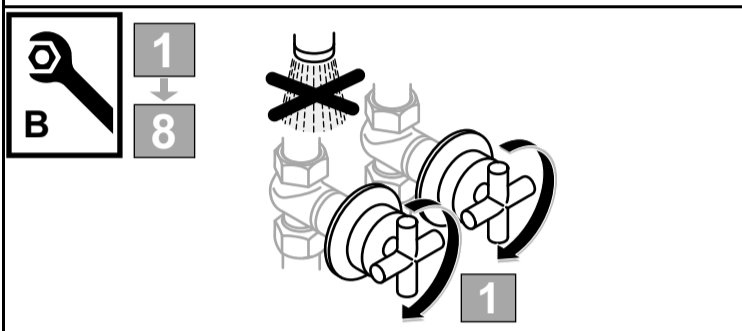

0,3 MPa 3 bar	50°C	16°C	0	1	2	3	4	5	6	7	8	9
			°C	°C	°C	°C	°C	°C	°C	°C	°C	°C
	50°C	16°C	49,5	49,5	48	46	42,5	41	37	33,5	31	28
	65°C	16°C	65	65	63,5	60,5	57	53,5	49	44,5	39	34,5
	81°C	16°C	81	81	78,5	73	69	63,5	56	49	42,5	36