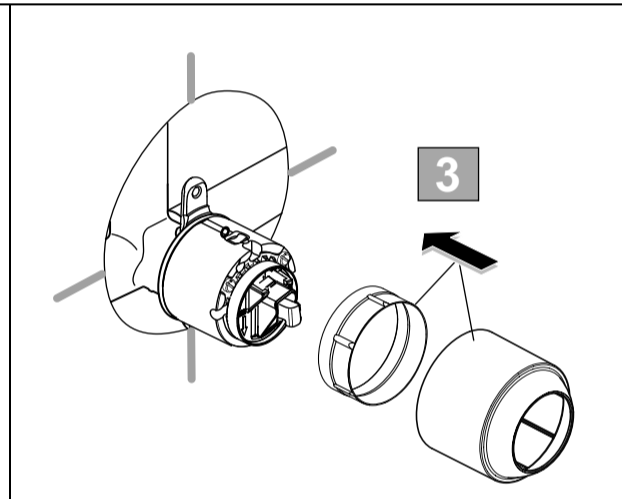

0,3 MPa 3 bar	50°C	16°C	0	1	2	3	4	5	6	7	8	9
			°C	°C	°C	°C	°C	°C	°C	°C	°C	°C
	50°C	16°C	49,5	49,5	48	46	42,5	41	37	33,5	31	28
	65°C	16°C	65	65	63,5	60,5	57	53,5	49	44,5	39	34,5
	81°C	16°C	81	81	78,5	73	69	63,5	56	49	42,5	36