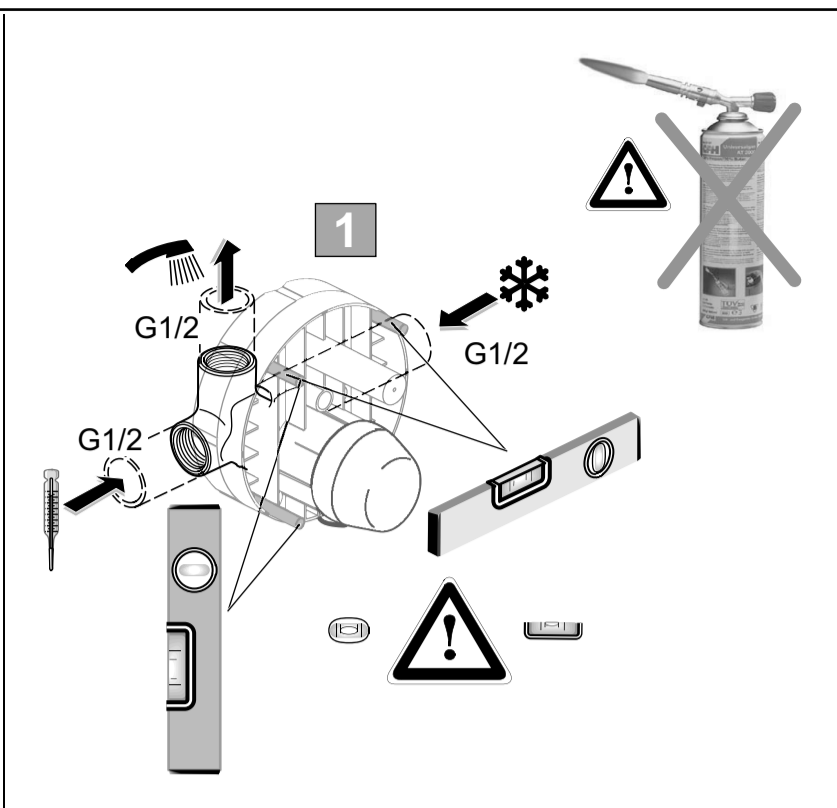

0,3 MPa 3 bar	50°C	16°C	0	1	2	3	4	5	6	7	8	9
			°C	°C	°C	°C	°C	°C	°C	°C	°C	°C
	50°C	16°C	49,5	49,5	48	46	42,5	41	37	33,5	31	28
	65°C	16°C	65	65	63,5	60,5	57	53,5	49	44,5	39	34,5
	81°C	16°C	81	81	78,5	73	69	63,5	56	49	42,5	36