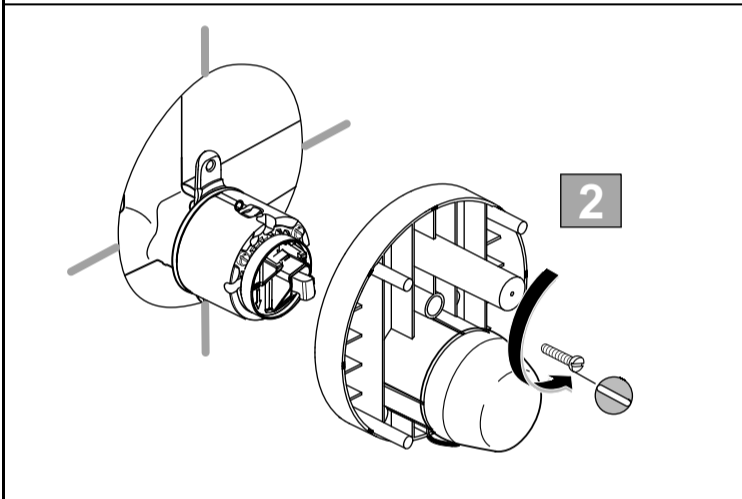

0,3 MPa 3 bar	50°C	16°C	0	1	2	3	4	5	6	7	8	9
			°C	°C	°C	°C	°C	°C	°C	°C	°C	°C
	50°C	16°C	49,5	49,5	48	46	42,5	41	37	33,5	31	28
	65°C	16°C	65	65	63,5	60,5	57	53,5	49	44,5	39	34,5
	81°C	16°C	81	81	78,5	73	69	63,5	56	49	42,5	36