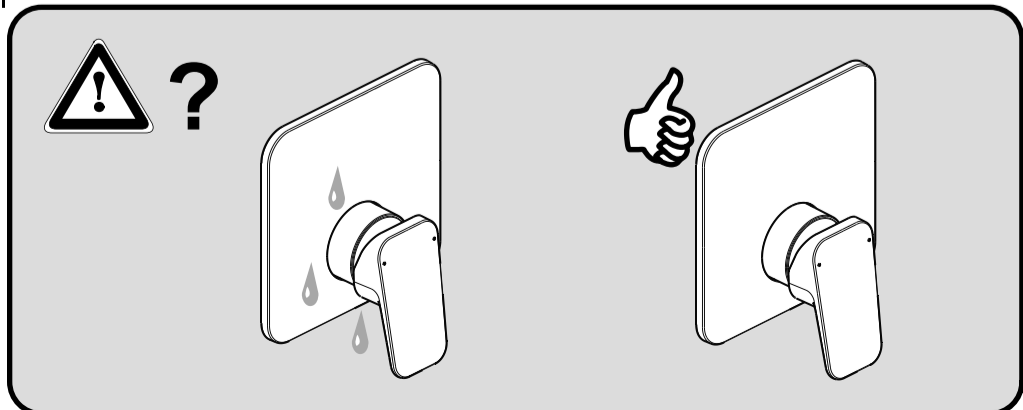

0,3 MPa 3 bar	50°C	16°C	0	1	2	3	4	5	6	7	8	9
			°C	°C	°C	°C	°C	°C	°C	°C	°C	°C
	50°C	16°C	49,5	49,5	48	46	42,5	41	37	33,5	31	28
	65°C	16°C	65	65	63,5	60,5	57	53,5	49	44,5	39	34,5
	81°C	16°C	81	81	78,5	73	69	63,5	56	49	42,5	36