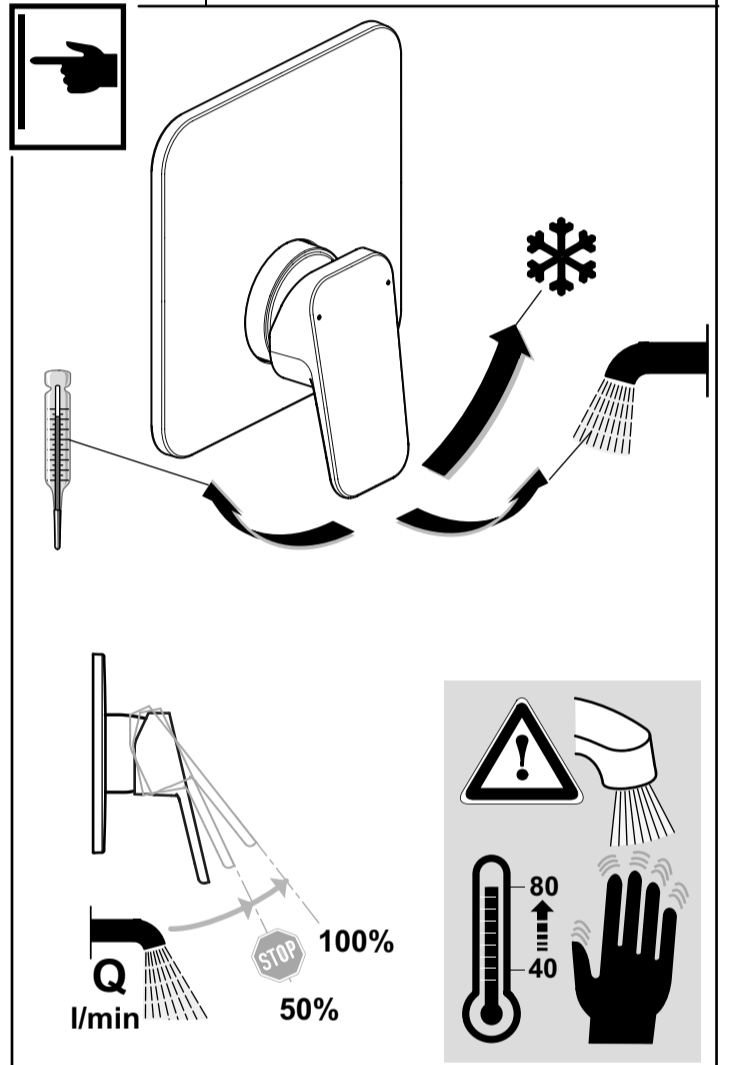

0,3 MPa 3 bar	50°C	16°C	0	1	2	3	4	5	6	7	8	9
			°C	°C	°C	°C	°C	°C	°C	°C	°C	°C
	50°C	16°C	49,5	49,5	48	46	42,5	41	37	33,5	31	28
	65°C	16°C	65	65	63,5	60,5	57	53,5	49	44,5	39	34,5
	81°C	16°C	81	81	78,5	73	69	63,5	56	49	42,5	36