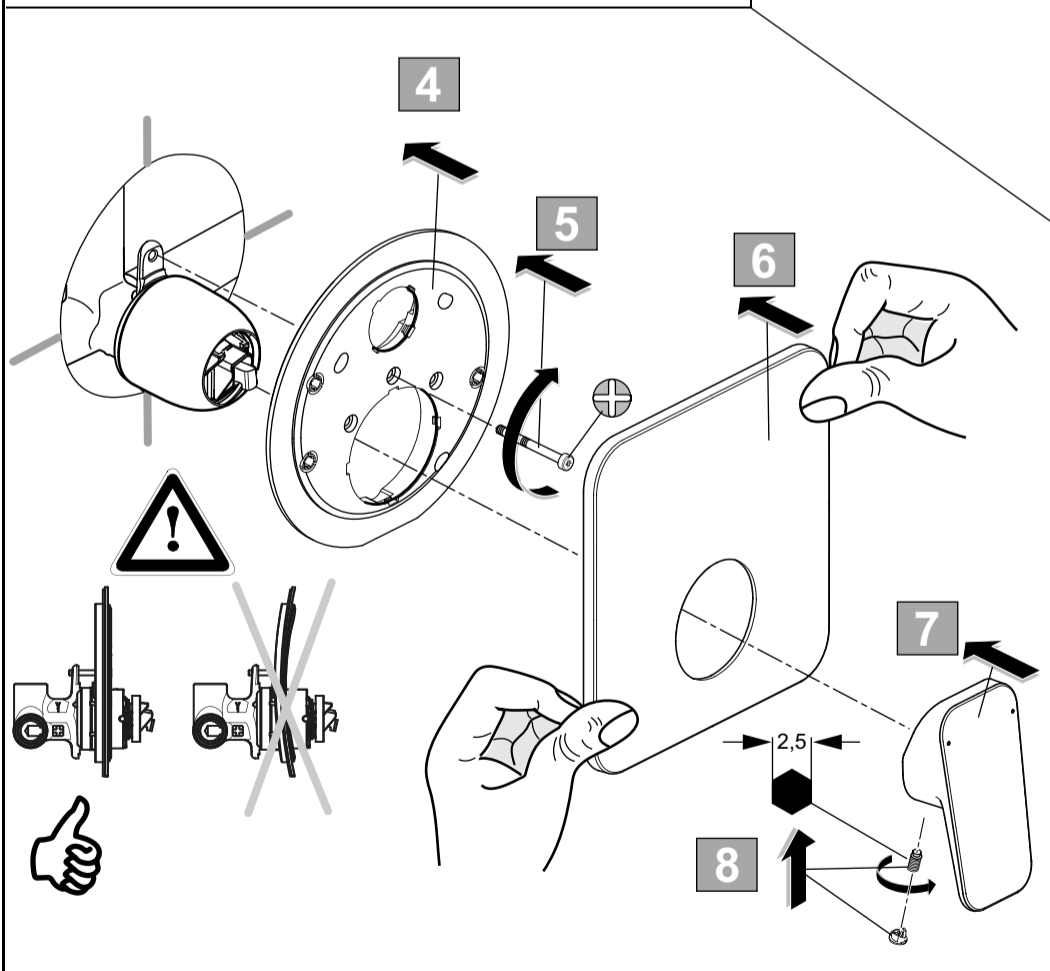

0,3 MPa 3 bar	50°C	16°C	0	1	2	3	4	5	6	7	8	9
			°C	°C	°C	°C	°C	°C	°C	°C	°C	°C
	50°C	16°C	49,5	49,5	48	46	42,5	41	37	33,5	31	28
	65°C	16°C	65	65	63,5	60,5	57	53,5	49	44,5	39	34,5
	81°C	16°C	81	81	78,5	73	69	63,5	56	49	42,5	36