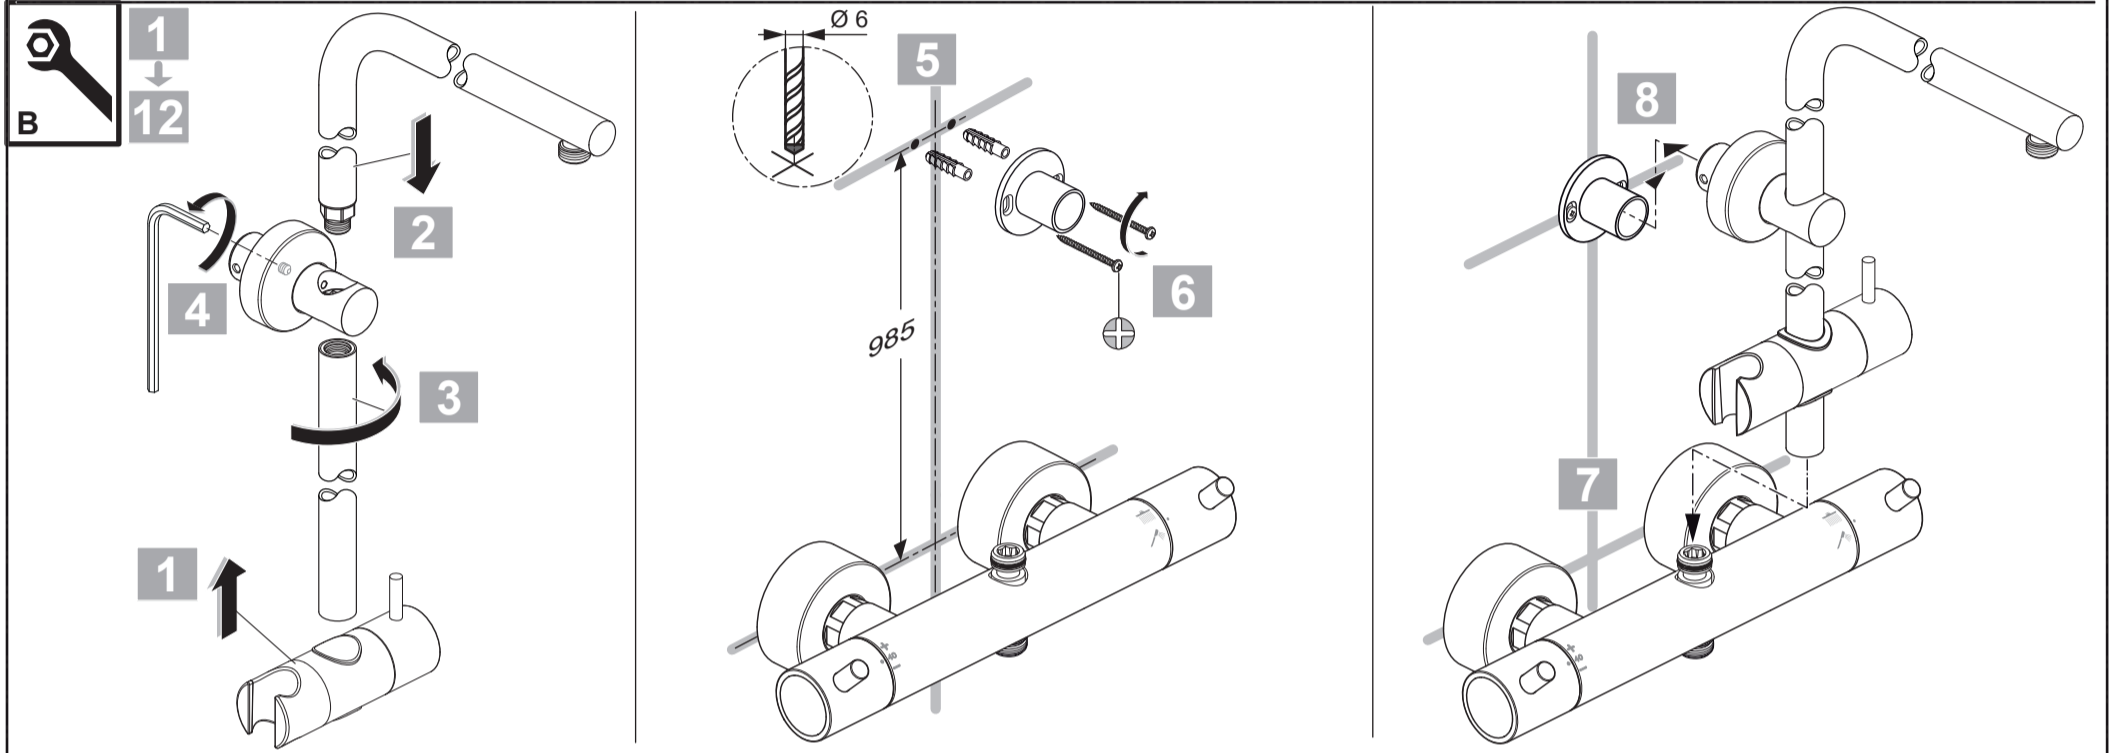

P	bar		MAX. 10		5		Q	(3 bar)
	T	°C		MAX. 80		65		l/min	
						55			8
									12