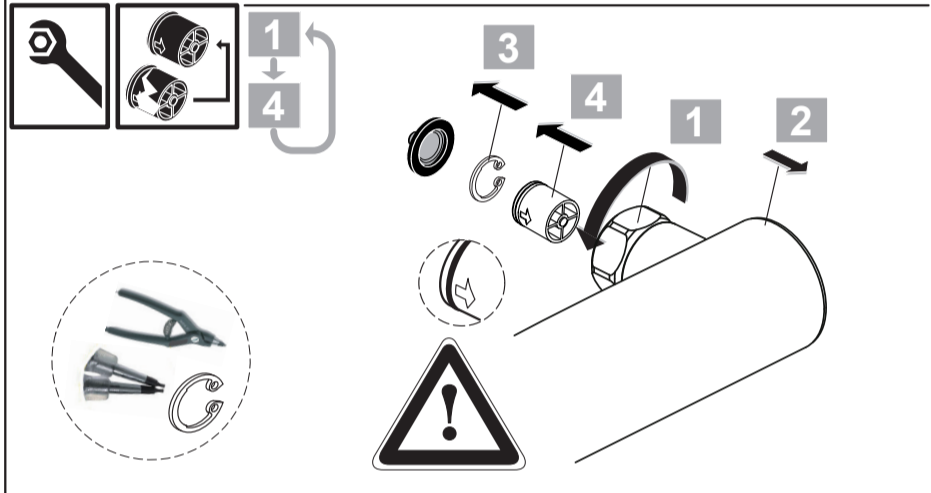

Spare Parts / Ersatzteile / Pièces de recharge / Pezzi di Ricambio / Piezas de requesto /
Parte de reposição / Reserveonderdelen / Reservdelar / Reservedeler / Varaosat /
Vraosat / Varahlutir / Ανταλλακτικά / Yedek Parçalar / Náhradní díly / Náhradné diely /
Nadomestni deli / Резервни части / Запчасти / Części Zapasowe / Piese de schimb
/ Rendelhető alkatrészek / Запасні частини / Reservni delovi / Резервни делови /
Резервни делови / Atsarginių dalių / Tellitavad varuosad / Rezervju daļi